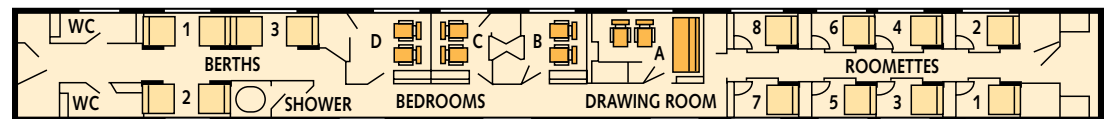

Chateau Sleeper Car