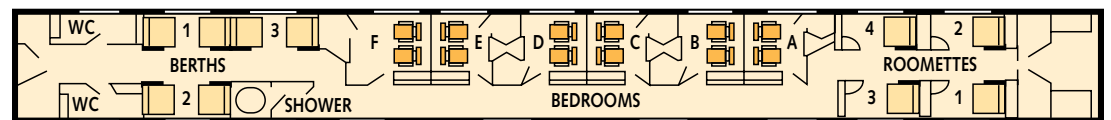

Manor Sleeper Car